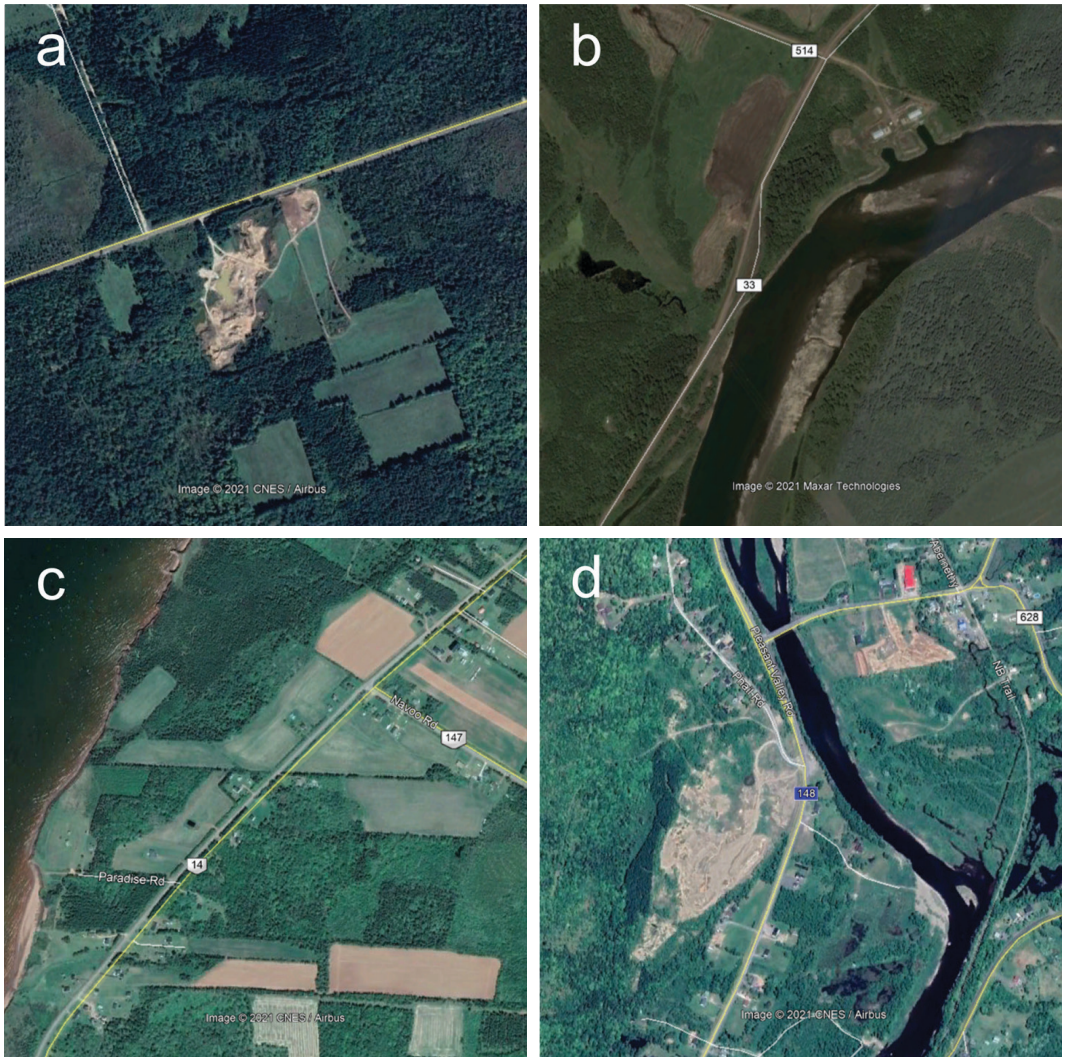

# The Canadian Field-Naturalist

### Natural and human-made nesting habitat use by Bank Swallow (*Riparia riparia*) in Canada

NOÉMIE PELLETIER, JANICE E. ARNDT, RACHEL DARVILL, and MARC-ANDRÉ CYR

**FIGURE S1.** Aerial images with centre representative of the habitat types assigned to Bank Swallow (*Riparia riparia*) occurrences for human-made settings (a), natural settings (b), and unknown settings (c) and (d). Map data: Google, CNES/Airbus (a, c, and d); Google, Maxar Technologies (b).